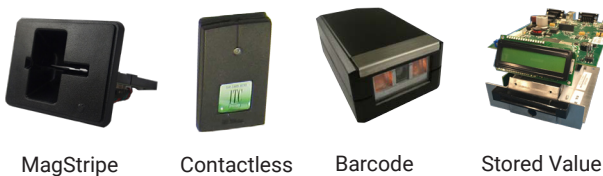

Build Options

Coin and Bill Acceptors

Credit/Debit Readers

Card Readers

Receipt Printer

Mini PC

Print Options

Specifications

Elite

LCD	7.5" Color LCD Touch Screen
Power Supply	Input; 110-240VAC, 50-60 Hz
Communication	RS-232 USB Copier I/O ports GPRS TCP/IP PS2
Card Options	Magnetic Stripe Barcode Contactless Stored Value Credit/Debit
Currency Options	Worldwide Notes Coins
Dimensions	36"H x 16"W x 6"D
Weight	55 lbs